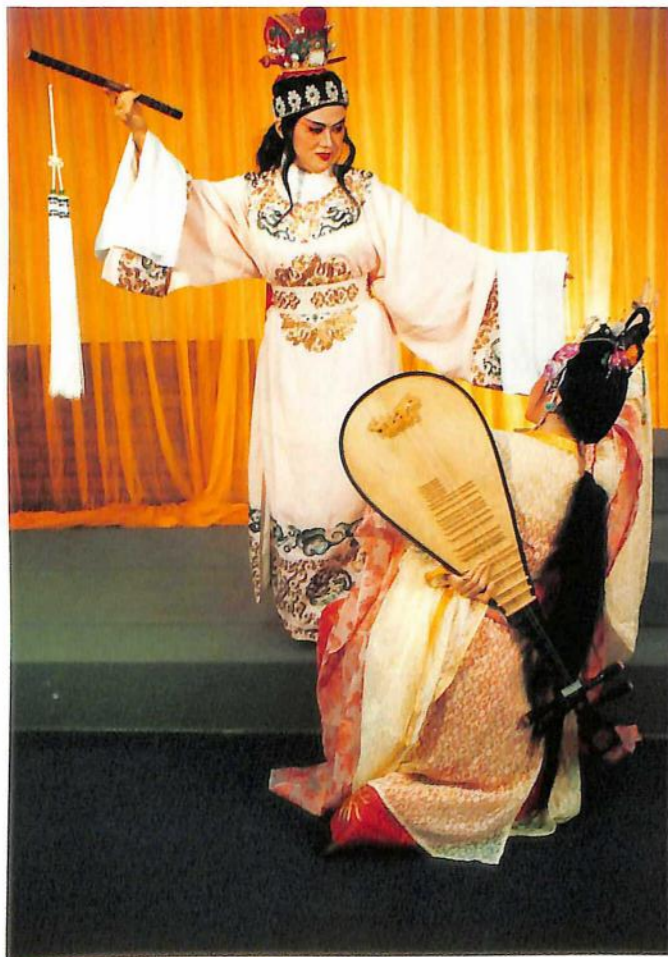

杨启霖潮州文化研究中心
Yeo Khee Lim Teochew Culture Research Centre

琼浆玉露剧照(二)