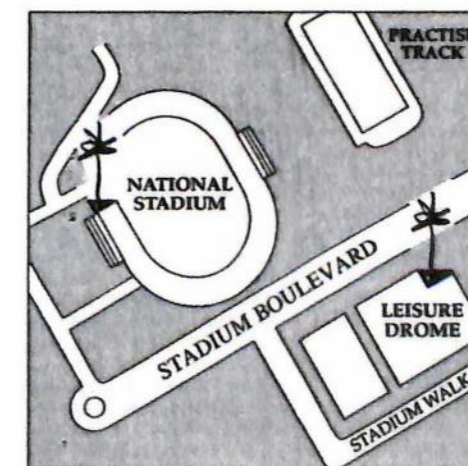

南華儒劇社慶祝廿九週年  
紀念特刊誌慶

PALM BEACH  
SEAFOOD  
RESTAURANT

National Stadium Branch  
please call: 344 1474

Leisure Drome Branch  
please call: 344 3088

RESERVATIONS

National Stadium  
Stadium Drive  
next to gate 1 west entrance  
Kallang  
Singapore 1439